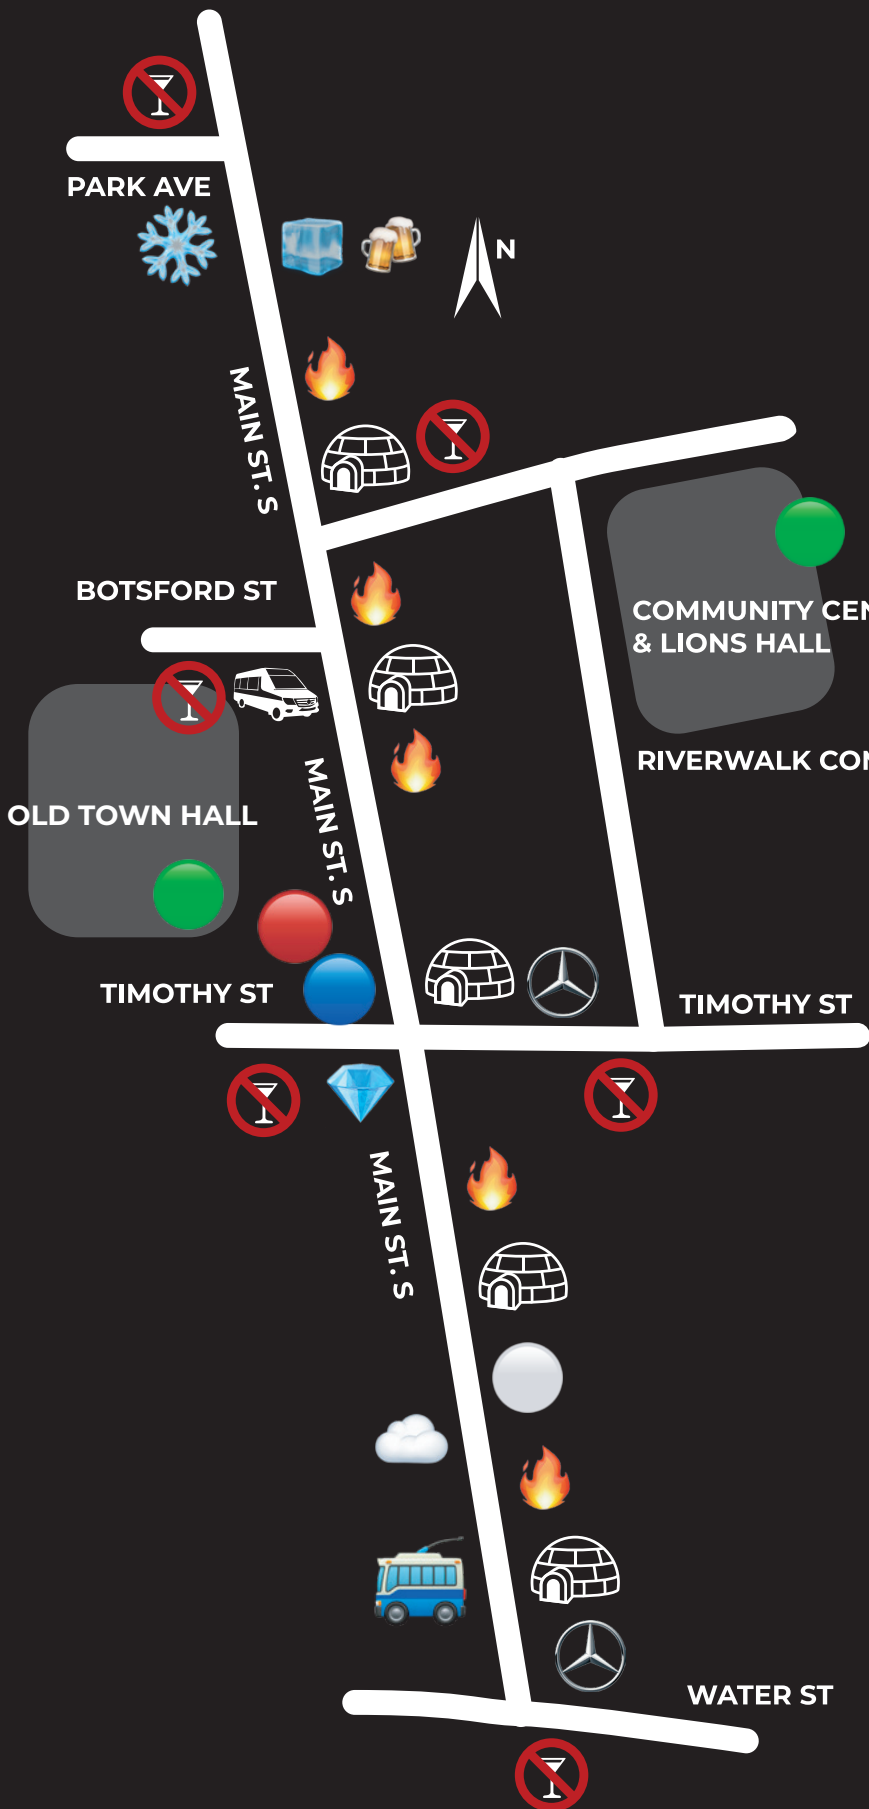

ICE LOUNGE

Presented by Mercedes-Benz | Newmarket  on Main

EVENT MAP

-  MERCEDES-BENZ NEWMARKET
-  SPRINTER VAN
-  FIREPITS
-  ICE BAR
-  OLD FLAME BAR
-  ICE SCULPTING
-  IGLOOS
-  TOWN BOOTH
-  CHOOSE LOCAL BOOTH
-  COMMUNITY TABLE
-  SNOWGLOBE PHOTOBOOTH
-  VANGO PHOTOBOOTH
-  MARSHMALLOW ZONE
-  NO ALCOHOL BEYOND THIS POINT
-  PUBLIC WASHROOM ACCESS