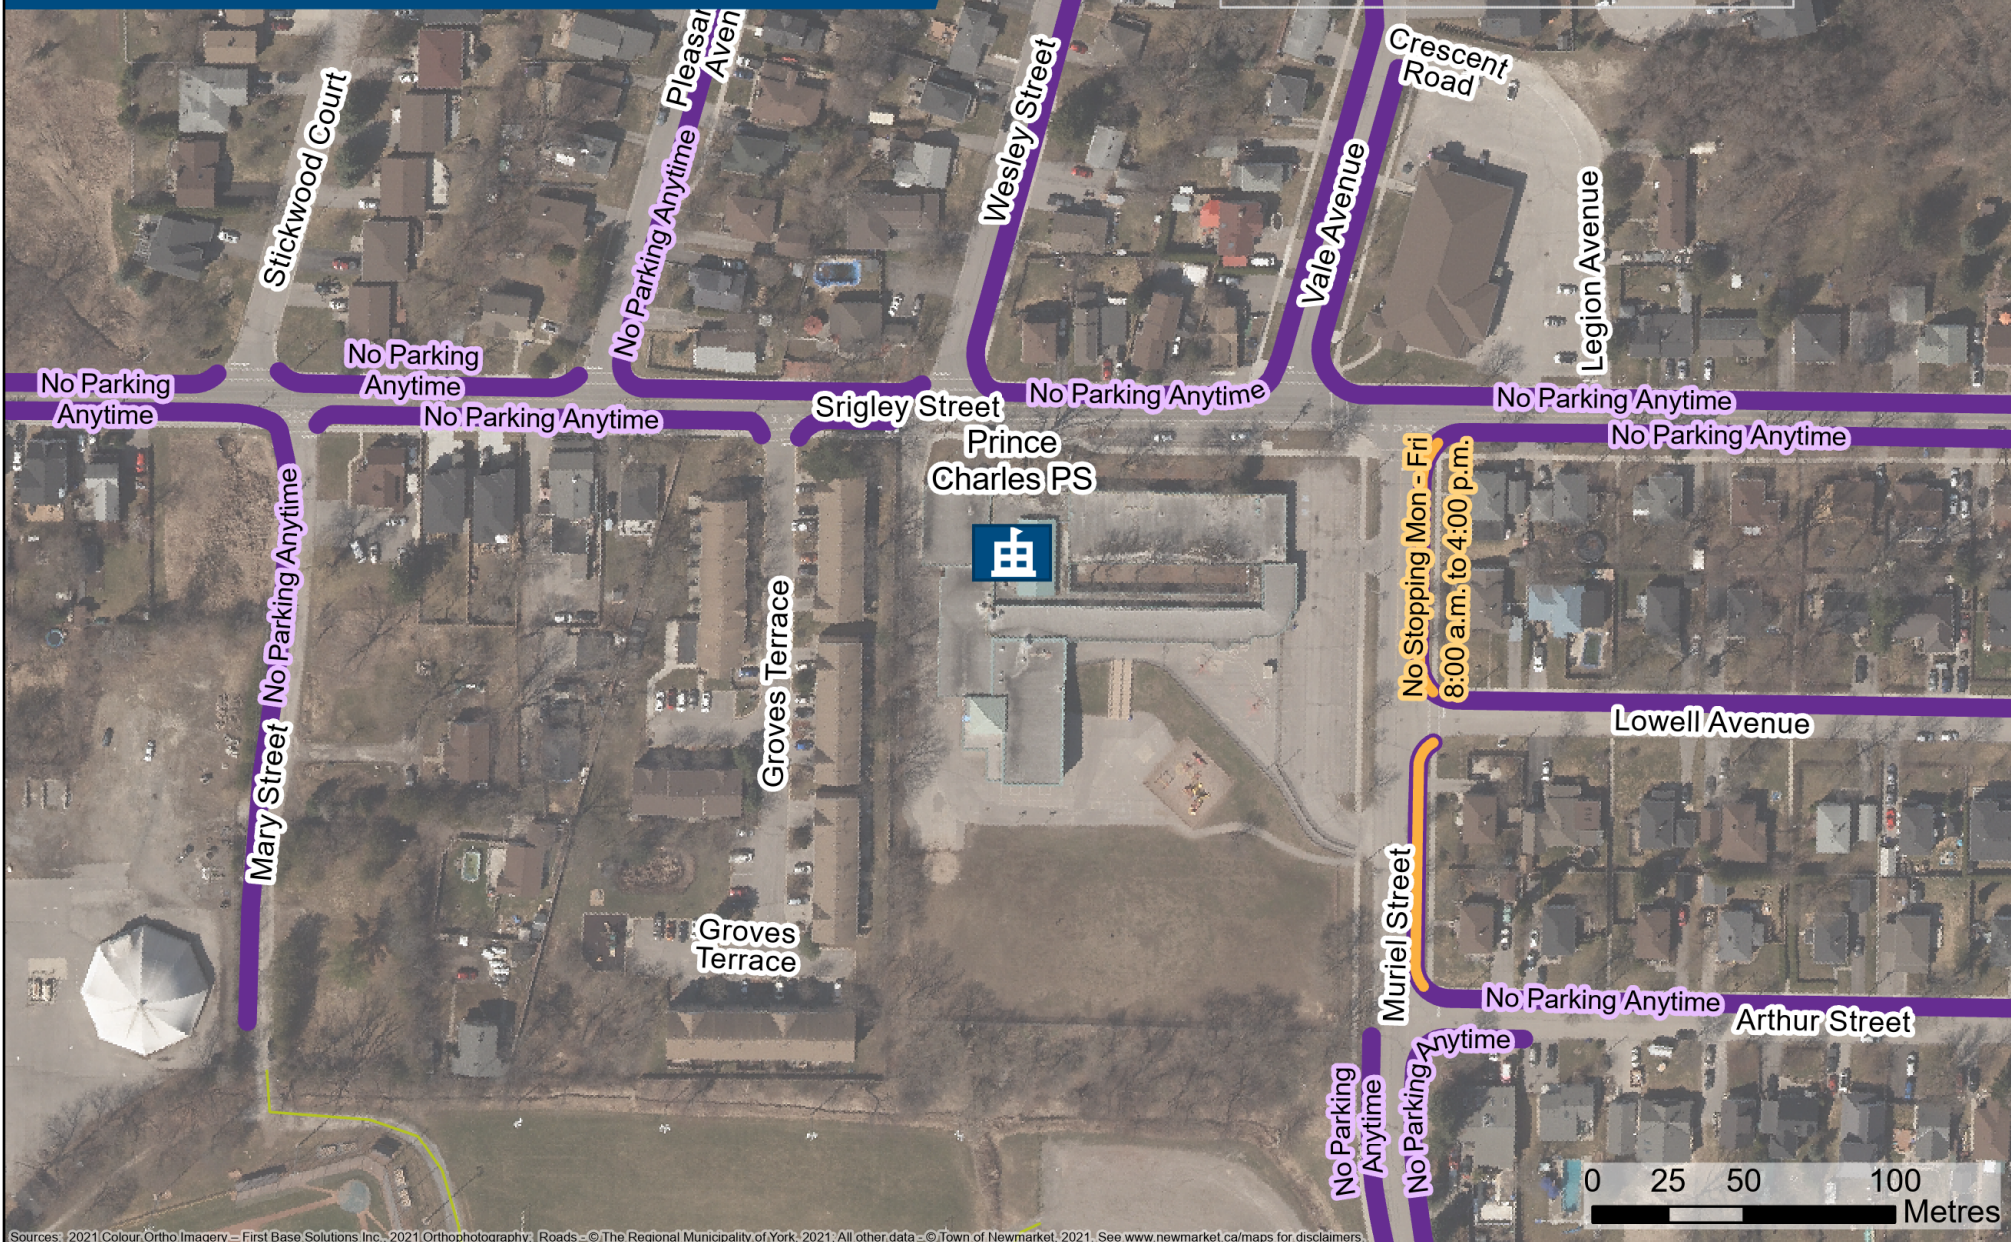

# PRINCE CHARLES PUBLIC SCHOOL 684 SRIGLEY ST

This map is for reference only.  
Please continue to follow all rules of the road,  
observe all posted signage and adhere to the  
Town's parking by-law .

Sources : 2021 Colour Ortho Imagery – First Base Solutions Inc., 2021 Orthophotography; Roads – © The Regional Municipality of York, 2021; All other data – © Town of Newmarket, 2021. See www.newmarket.ca/maps for disclaimers.

### Parking Restrictions

- No Parking
- No Stopping
- ⚓ Elementary School
- Future road
- Railway
- Trail

Designed & Produced by  
Information Technology – GIS  
Printed: December, 2021