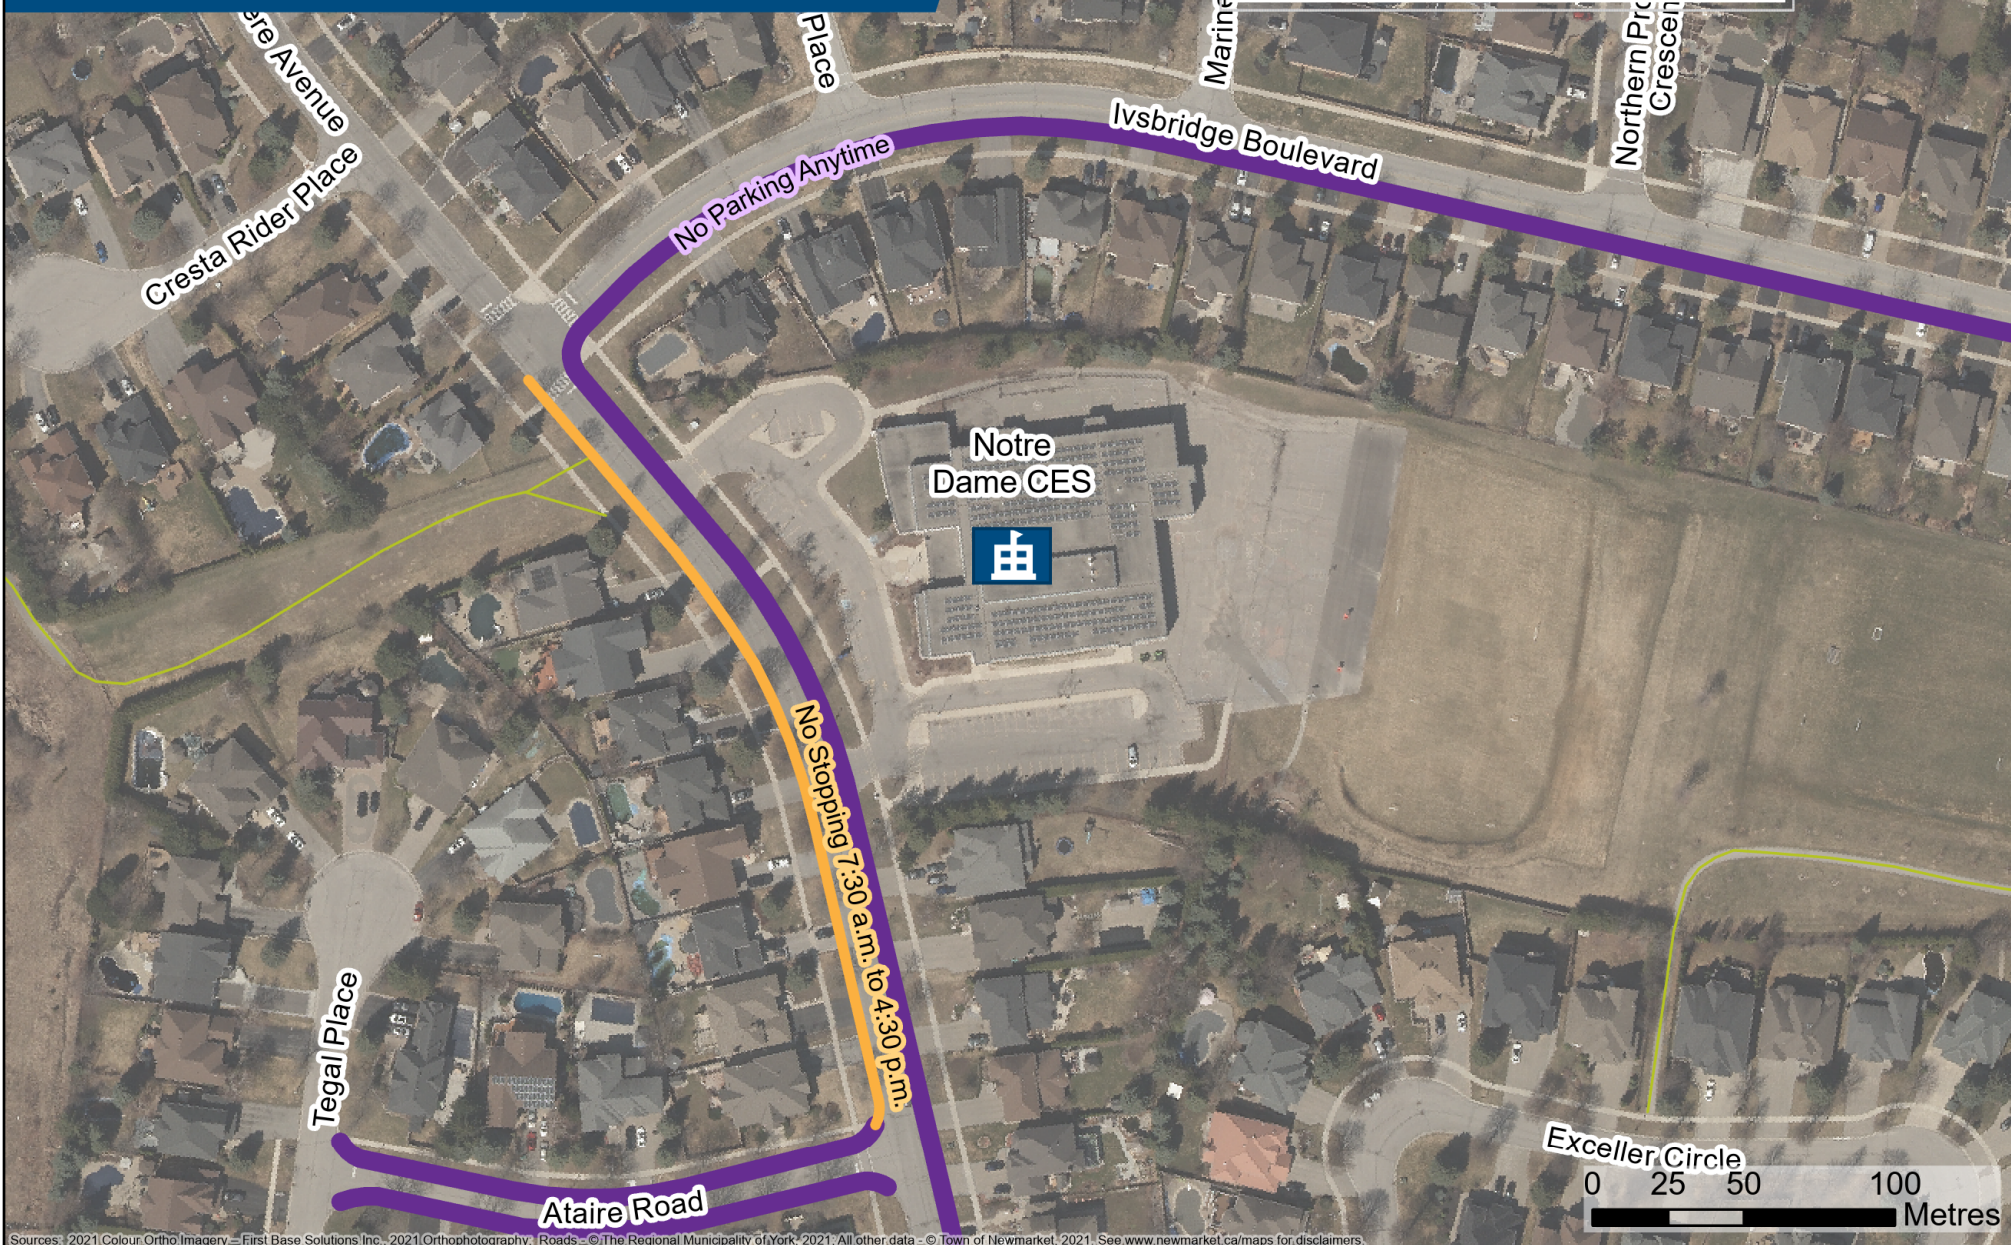

NOTRE DAME CES

715 KINGSMERE AVE

This map is for reference only.
Please continue to follow all rules of the road,
observe all posted signage and adhere to the
Town's parking by-law .

Sources: © 2021 Colour Ortho Imagery - First Base Solutions Inc., 2021 Orthophotography, Roads - © The Regional Municipality of York, 2021, All other data - © Town of Newmarket, 2021. See www.newmarket.ca/maps for disclaimers.

Parking Restrictions

-  No Parking
-  No Stopping

-  Elementary School
-  Future road

-  Railway
-  Trail

Designed & Produced by
Information Technology - GIS
Printed: December, 2021