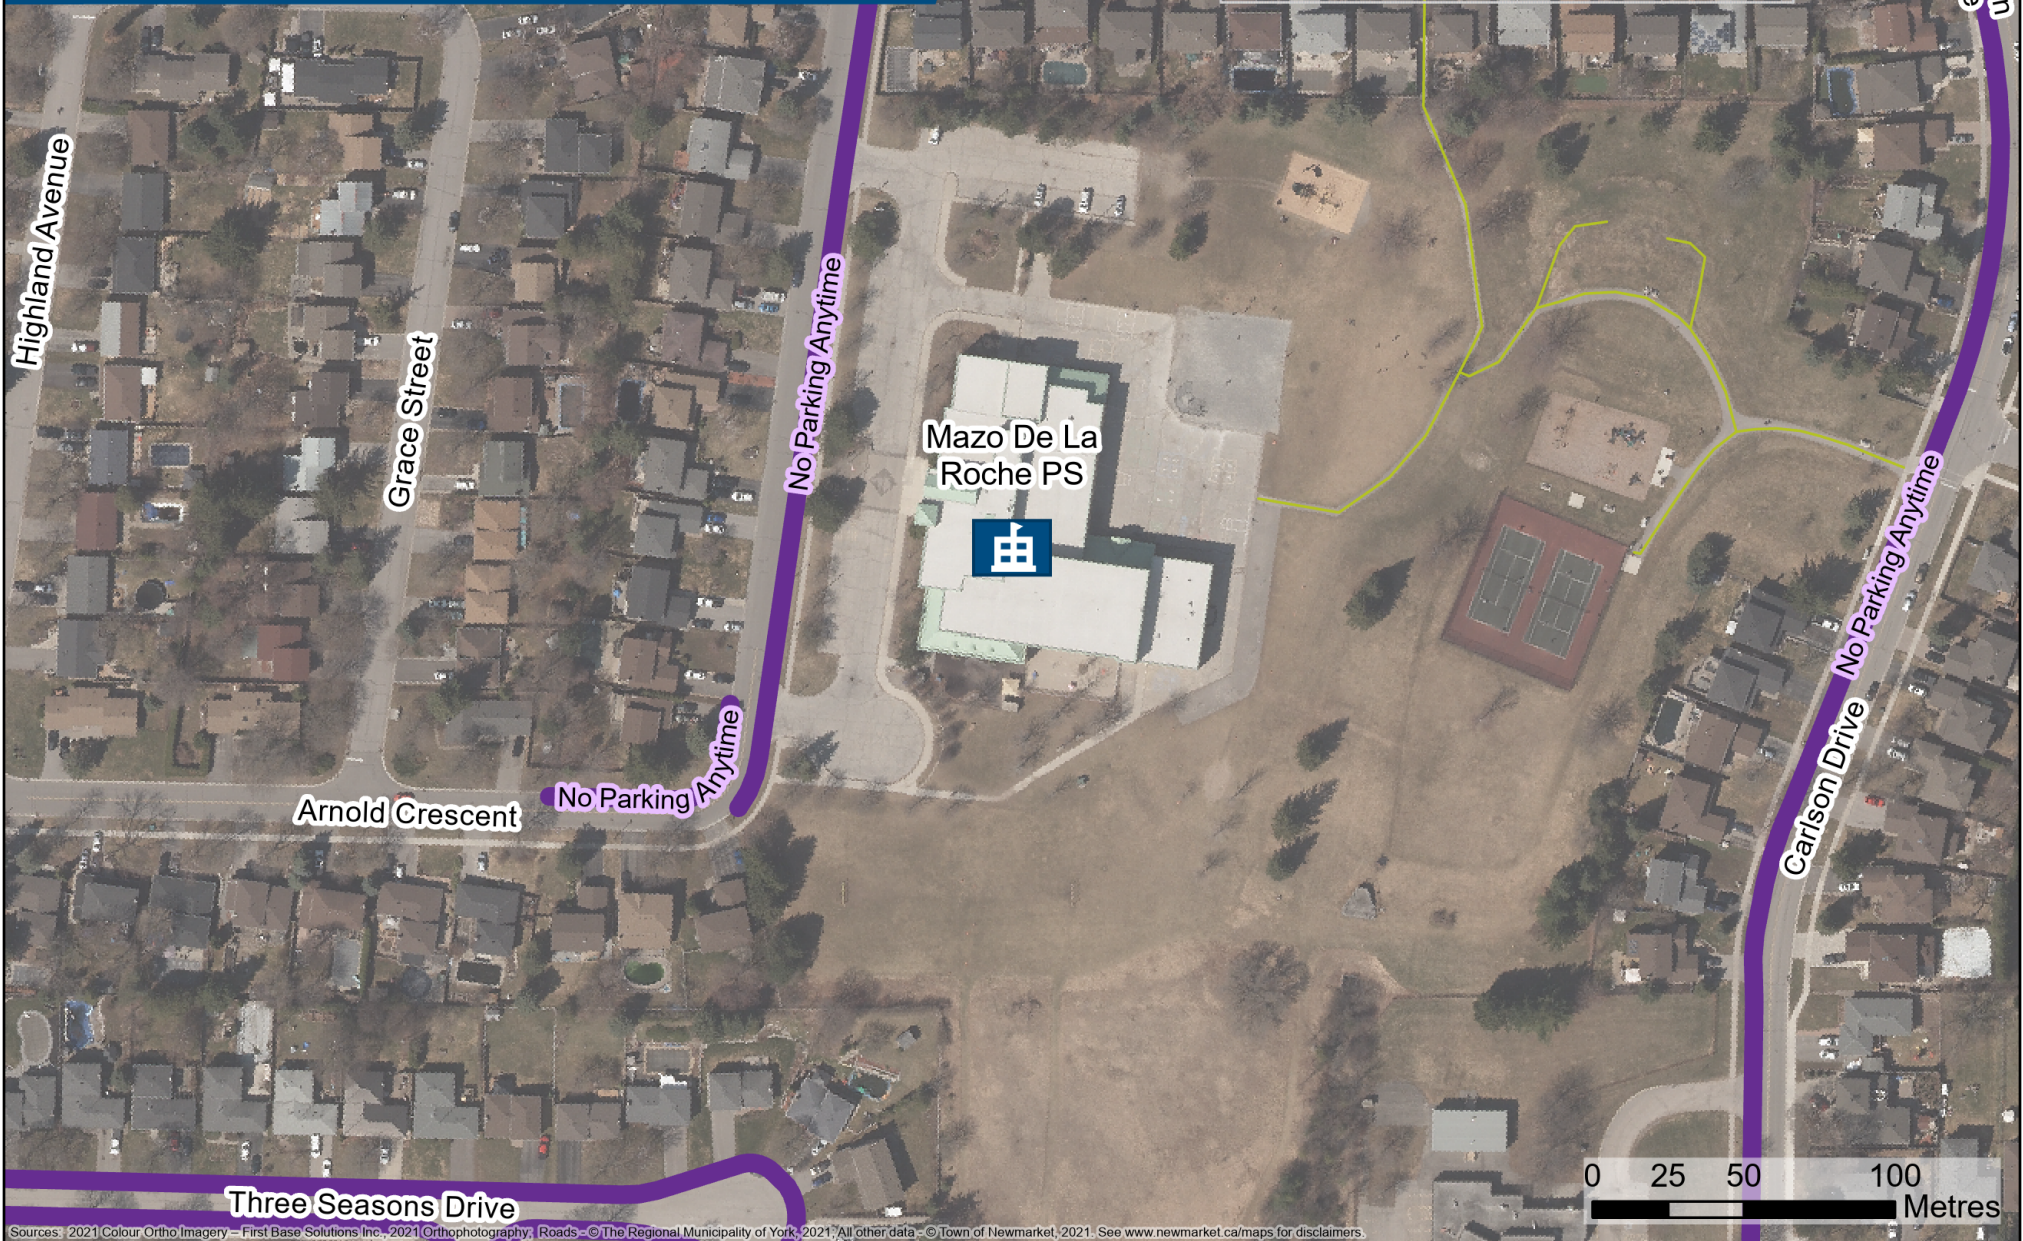

MAZO DE LA ROCHE PUBLIC SCHOOL

860 ARNOLD CRES

This map is for reference only.
Please continue to follow all rules of the road,
observe all posted signage and adhere to the
Town's parking by-law .

Sources: 2021 Colour Ortho Imagery - First Base Solutions Inc., 2021 Orthophotography, Roads - © The Regional Municipality of York, 2021, All other data - © Town of Newmarket, 2021. See www.newmarket.ca/maps for disclaimers.

Parking Restrictions

 No Parking

 No Stopping

 Elementary School

 Future road

 Railway

 Trail

Designed & Produced by
Information Technology - GIS
Printed: December, 2021