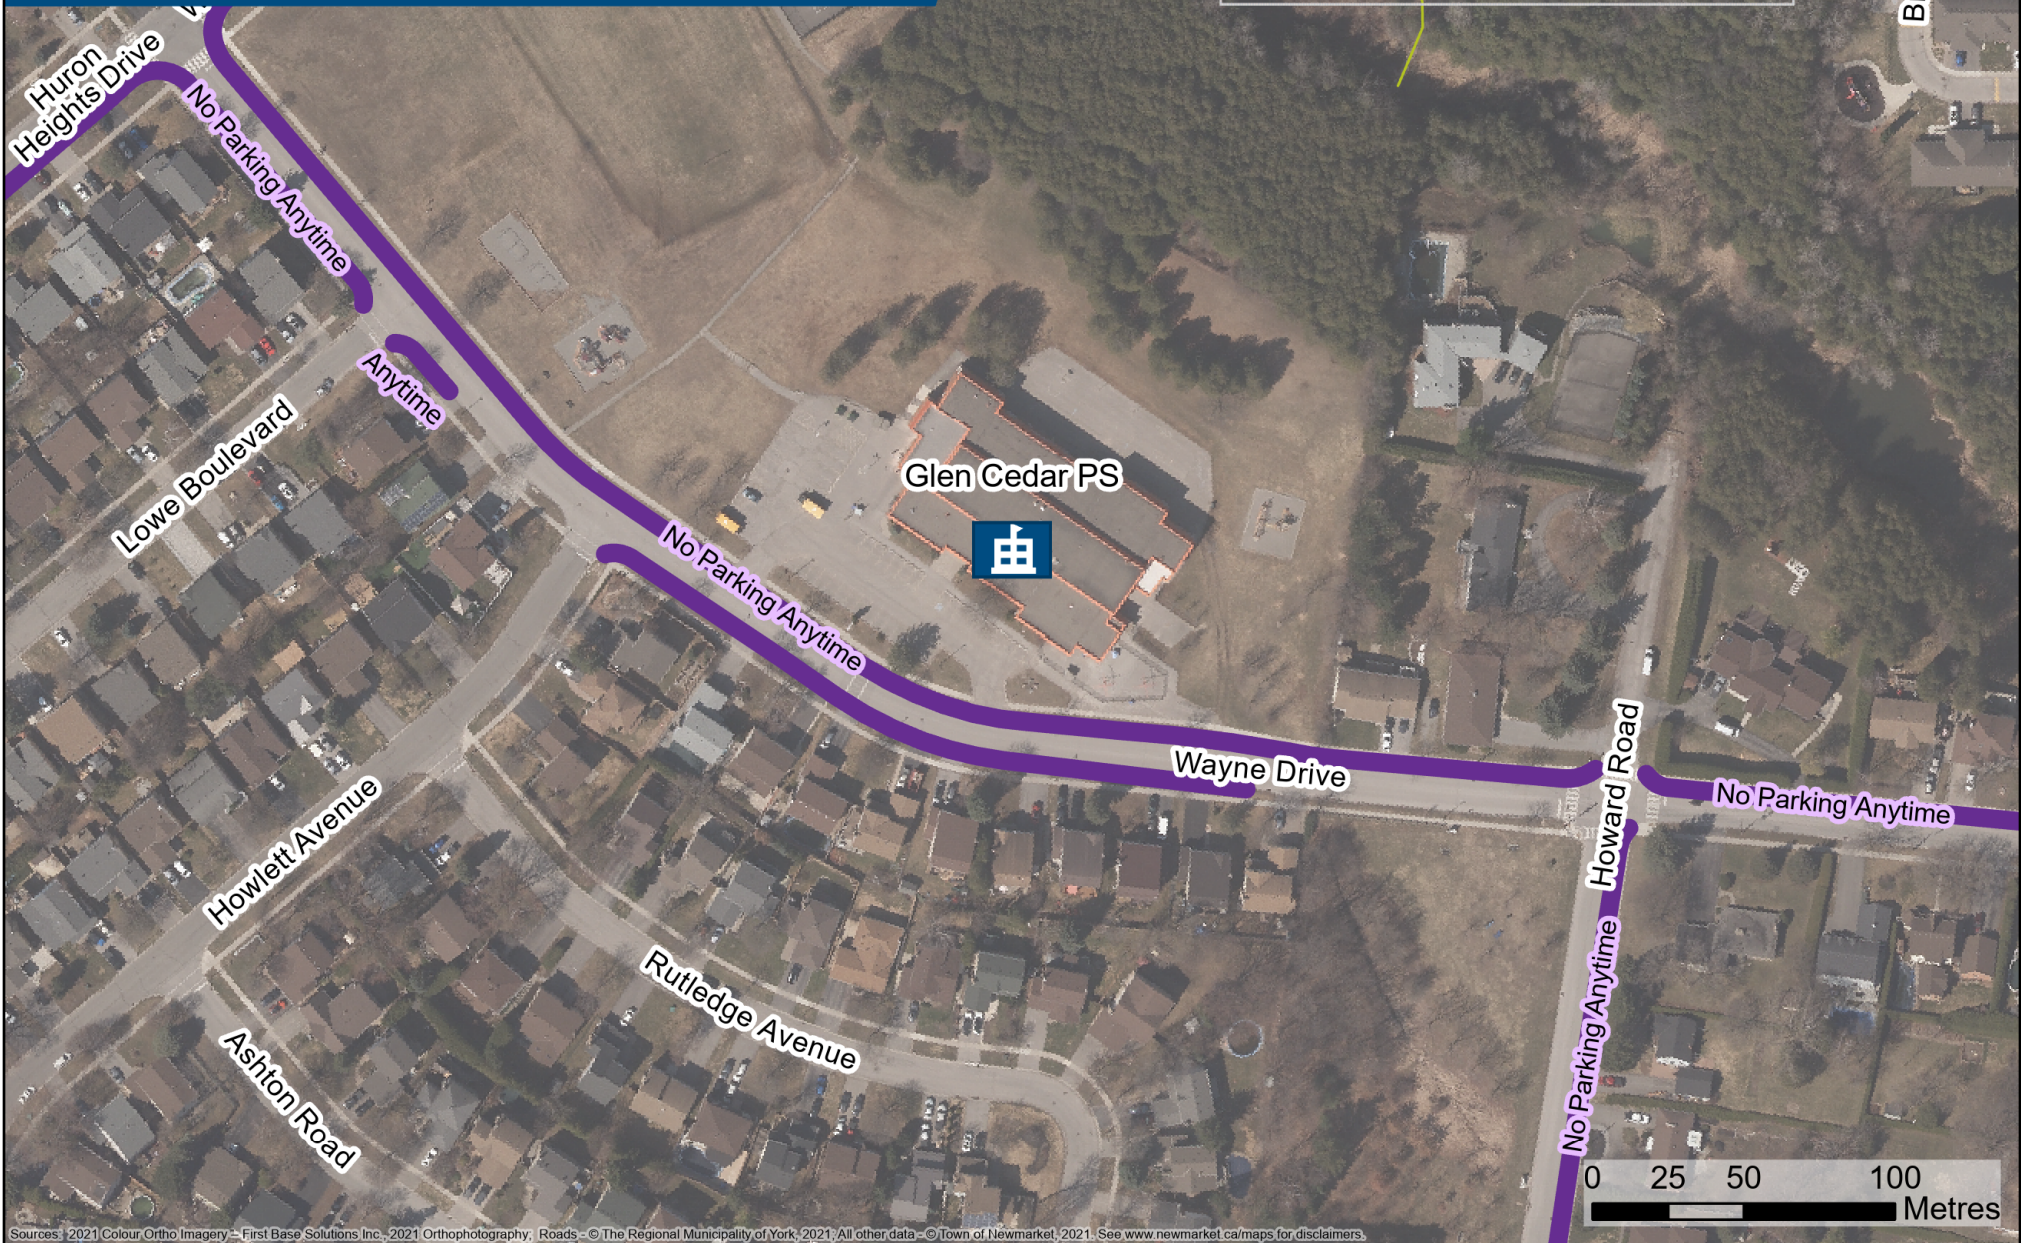

# GLEN CEDAR PUBLIC SCHOOL

915 WAYNE DR

This map is for reference only.  
Please continue to follow all rules of the road,  
observe all posted signage and adhere to the  
Town's parking by-law .

Sources: © 2021 Colour Ortho Imagery - First Base Solutions Inc., 2021 Orthophotography; Roads - © The Regional Municipality of York, 2021; All other data - © Town of Newmarket, 2021. See www.newmarket.ca/maps for disclaimers.

### Parking Restrictions

- No Parking
- No Stopping
- Elementary School
- Future road
- Railway
- Trail

Designed & Produced by  
Information Technology - GIS  
Printed: December, 2021