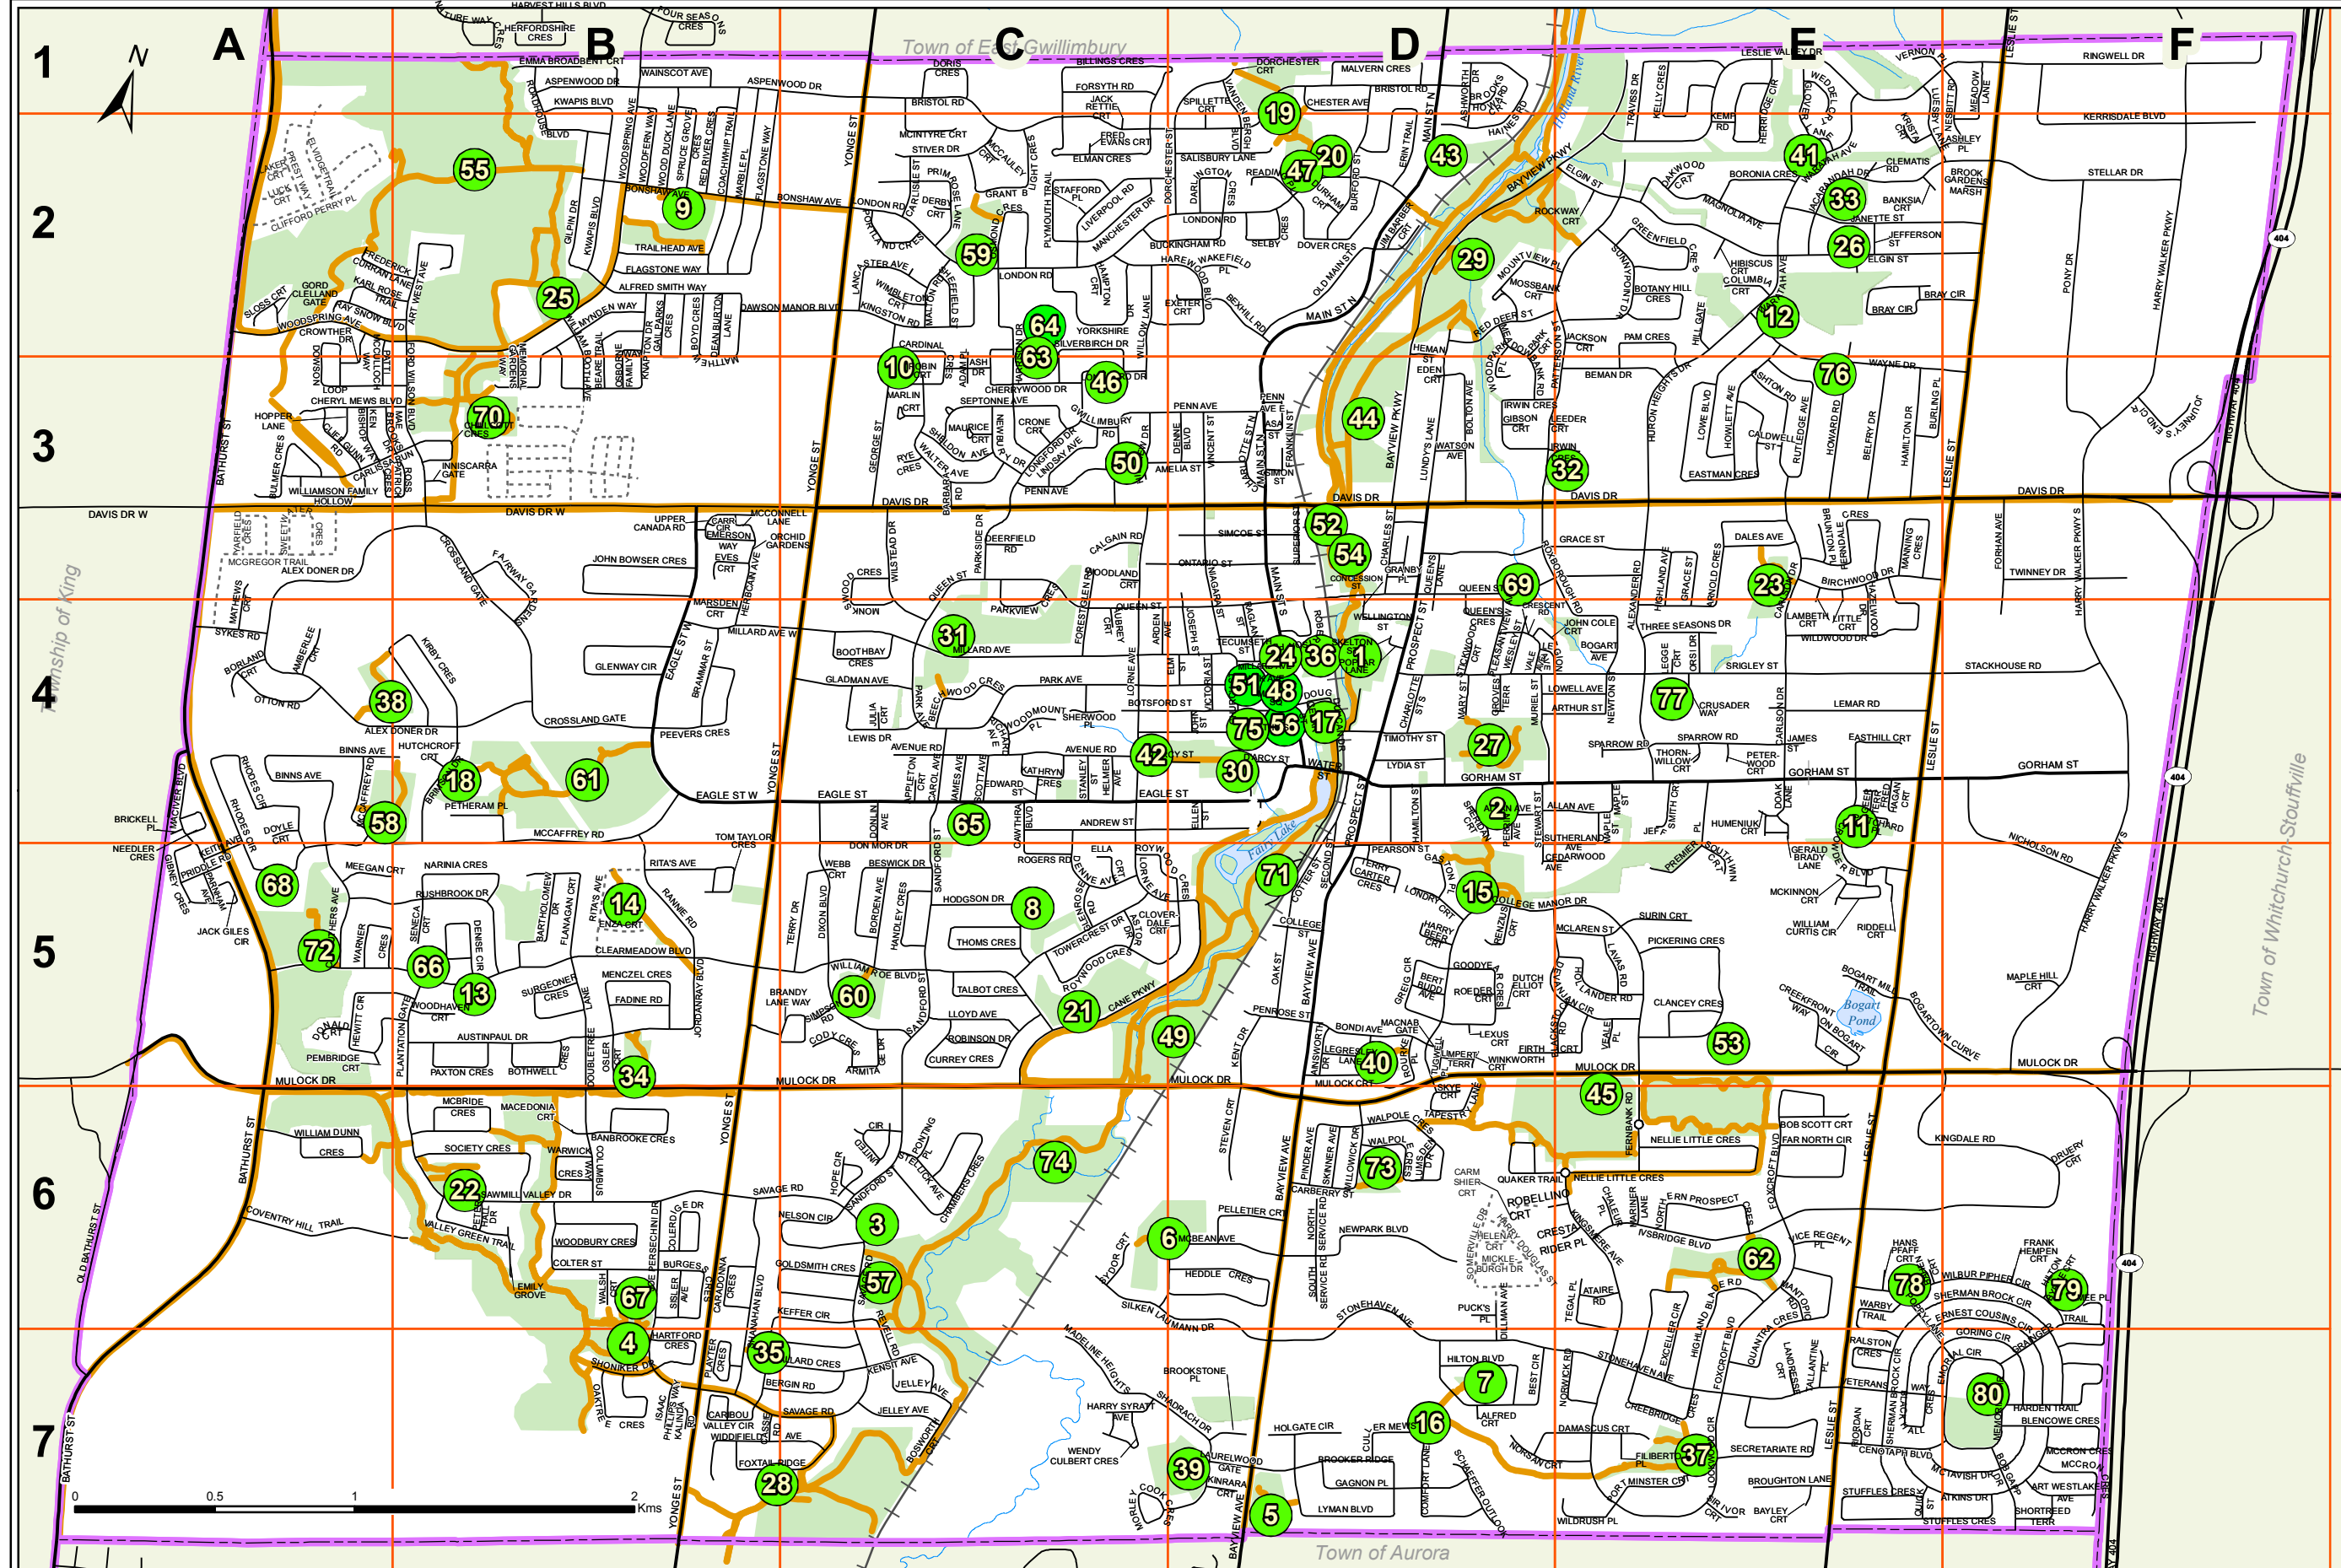

The Town of Newmarket Cultural Sites, Parks & Major Trails

1. **Legend**
2. # Park or Cultural Site
   - Trail
   - Property Parcel
   - Park Area
   - Open Space
   - Road
   - Proposed Road
   - + Railway
   - ~ Watercourse
   - Waterbody
   - Municipal Boundary

# Park or Cultural Site									
1 All Our Kids Play Park (D4)	9 Bonshaw Avenue Park (B2)	17 Riverwalk Commons & Community Centre (D4)	25 Environmental Park (B2)	33 Jacarandah Park (E2)	41 Leslie Valley Park (E1, E2)	49 Municipal Offices (D5)	57 Paul Semple Park (C6)	65 Sandford Parkette (C4, C5)	73 Willowick Park (D6)
2 John Geogas Park (D4)	10 Cardinal Crescent Parkette (C3)	18 Crossland Recreation Centre (B4)	26 Evanslea Park (E2)	34 Jim Bond Park (B5)	42 Lions Park (C4, D4)	50 Newmarket Heights Community Parkette (C3)	58 Joe Persechini Park (A4, B4)	66 Seneca Cook Parkette (B5)	74 Bailey Ecological Park (C6, C7)
3 Amitage Recreation Centre (C6)	11 Charles Boyd Park (E4)	19 Denne Woodlot (D1, D2)	27 Fairgrounds Park (D4)	35 Keffers Parkette (C6, D6)	43 M J Stiles Park (D2)	51 Newmarket Public Library	59 Proctor Park (C2)	67 St John Chrysostom Recreation Centre (B6)	75 Meeting Tree (D4)
4 Armstrong Park (B7)	12 Charles Vanzant Woodlot (E2)	20 Denne Recreation Centre (D2)	28 Foxtail Ridge Parkette	36 Keith Davis Tennis Centre (D4)	44 Mabel Davis Conservation Area (D3)	52 Newmarket Seniors Meeting Place (D3)	60 Quaker Hill Park (C5)	68 St Nicholas Recreation Centre (A5)	76 Howard Park (E3)
5 Art Ferguson Park (D7)	13 Clare Salisbury Park (B5)	21 Dennis Park (C5)	29 George Richardson Park (E1, E2, D2)	37 Ken Sturgeon Park (E7)	45 Magna Centre (D6, E6)	53 Newmarket Theatre (D4)	61 Ray Twinney Recreation Complex (B4)	69 Sunnyside Park (D3)	77 Marsh Park (E4)
6 Audrie Sanderson Park (C6, D6)	14 George Luesby Park (B5)	22 Dr Margaret Arkinstall Park (B6)	30 Gorman Pool (Outdoor) (D4)	38 Kirby Crescent Park (A4, B4)	46 Maple Leaf Recreation Centre (C3)	54 Newmarket Youth & Recreation Centre (D3)	62 Rene Bray Park (E6)	70 Woodland Hills Labyrinth Park (B3)	78 Park (E6)
7 Best Family Parkette (D7)	15 College Manor Park (D5)	23 Drew Doak Park (E3, E4)	31 Haskett Park (C3, C4)	39 Laurelwood Parkette (D7)	47 Marilyn Powell Park (D2)	55 Northwest Quadrant Woodlot (A1, A2, B1, B2)	63 Rogers Park (C2, C3)	71 Wesley Brooks Conservation Area (C5, D5, D4)	79 Future Park (F6)
8 Beswick Park (C5)	16 Comfort Lane Park (D7)	24 Elman Campbell Museum (D4)	32 Hollingsworth Arena (D3, E3)	40 Arnhem Park (D5)	48 Market Square (D4)	56 Old Town Hall (D4)	64 Rogers Spray Pad (C2)	72 Whipper Billy Watson Park (A5)	80 Frank Stronach Park (F7)